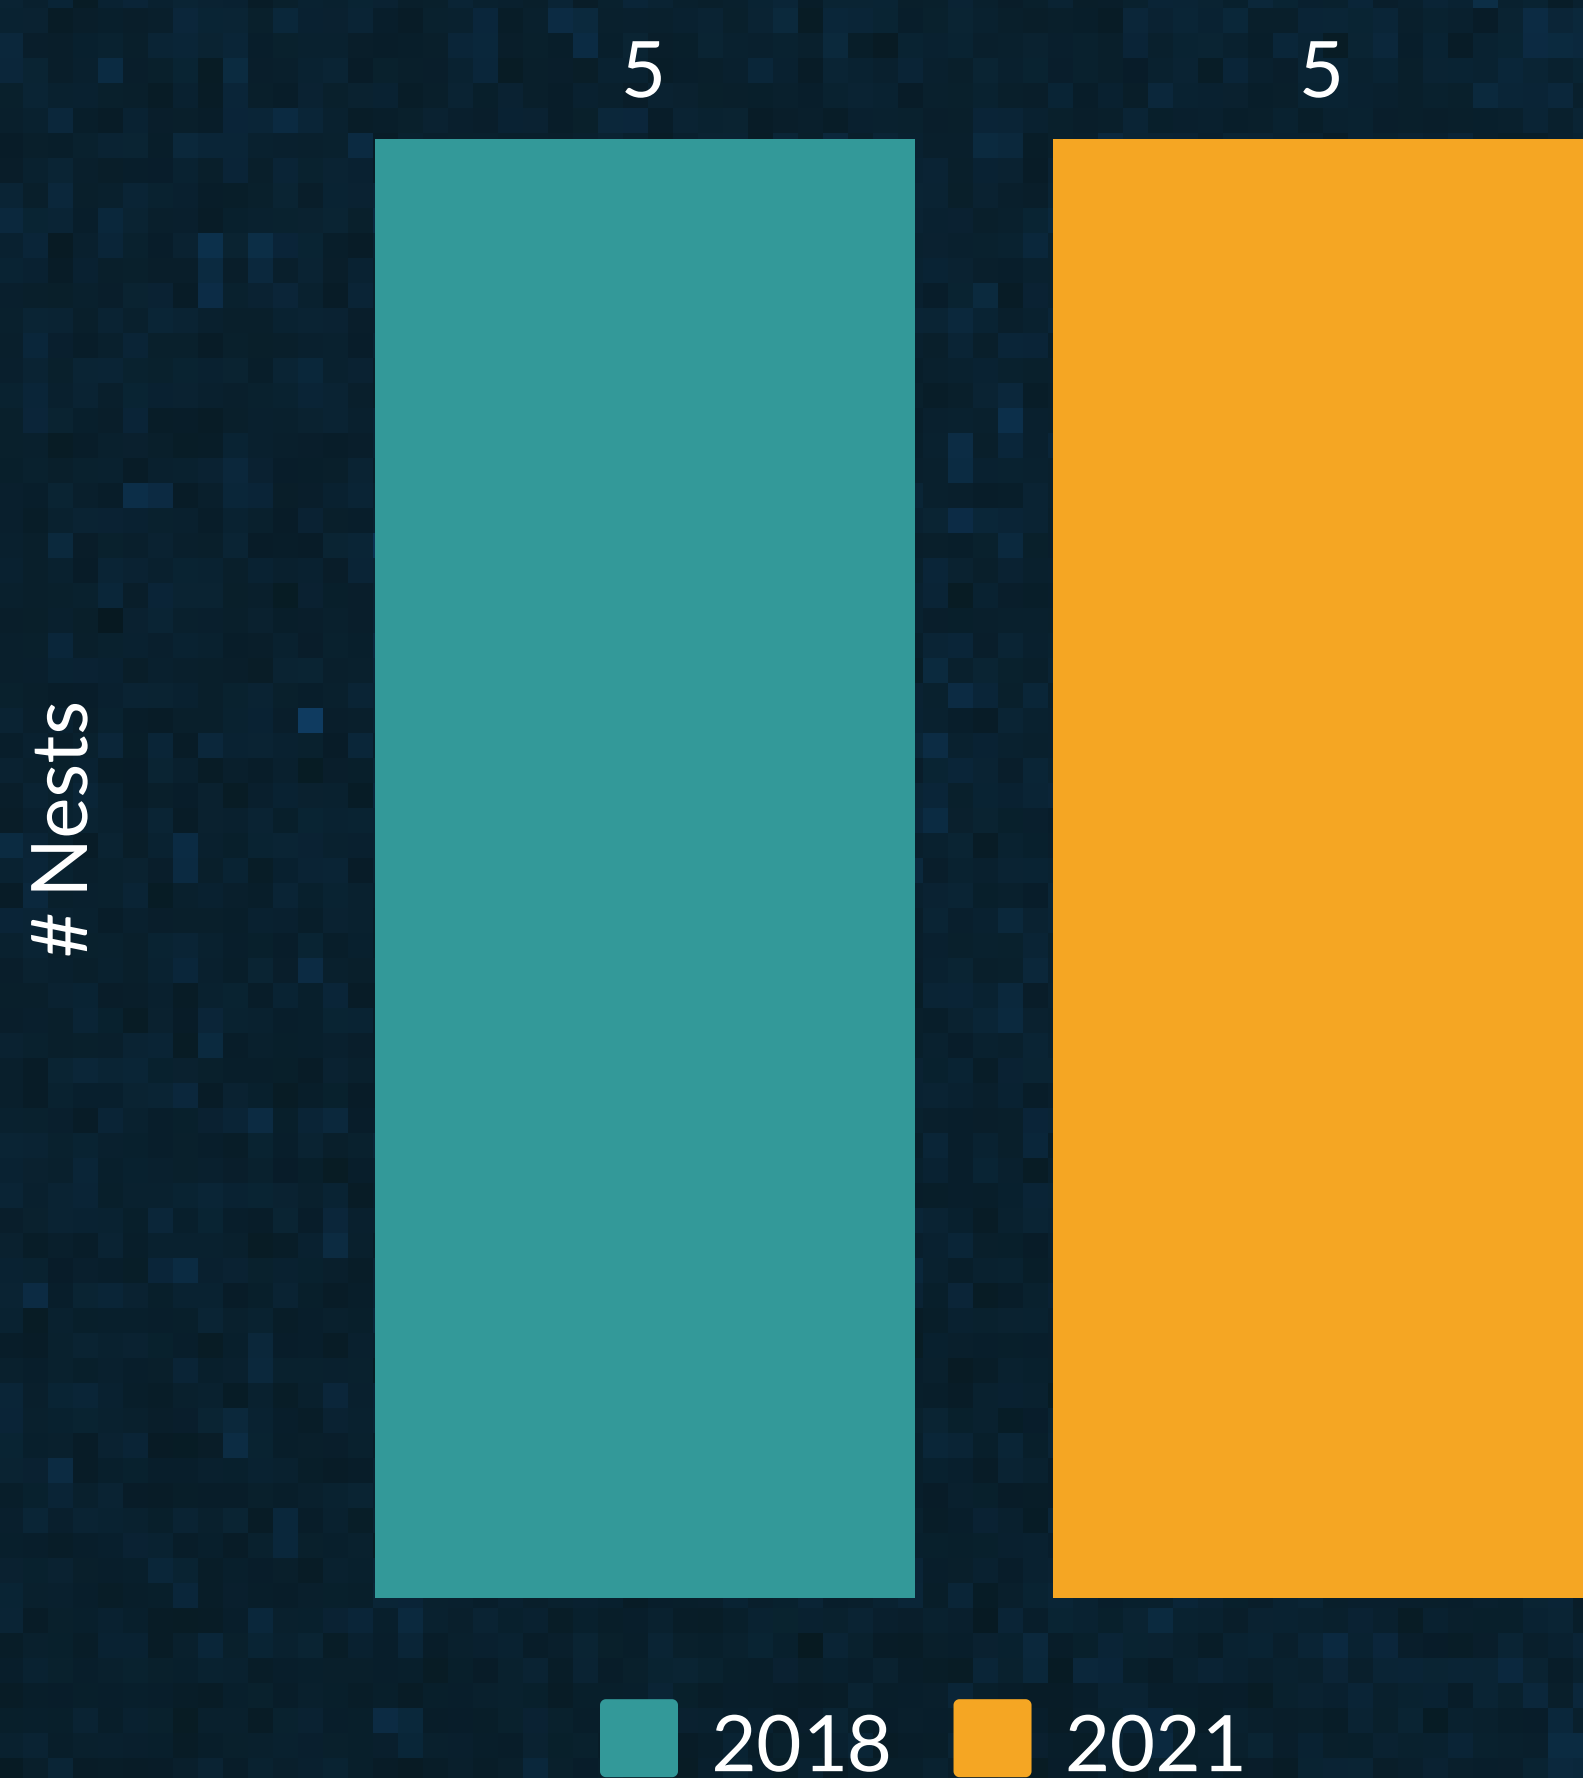

# Nathalie

2021

TAG: SPP402

FIRST NEST

31 March

@10:20 pm

Nathalie is consistent! Five nests each year she's been at Sandy Point!

## Nests per Year

the

## HISTORY

of Nathalie

at Sandy Point since 2018!

Nathalie was our second turtle of 2021. She was named after a special girl who loved animals and the ocean.

Turtle #2

Size:

158.1 cm

5 Nests