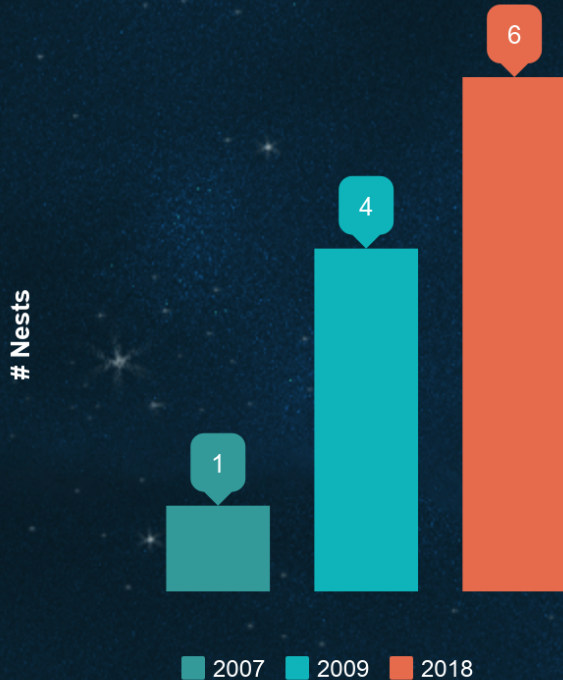

Rose

2018

TAG: TTZ557

FIRST NEST

4 April

@00:45

Nests per Year

the

HISTORY

of Rose

Turtle #6

At Sandy Point since 2007!

Rose first nested at Sandy Point in 2007. She was last seen in 2009 so we were happy to see her this year!

Size:

163.9 cm

6

Nests

About Rose

Rose is one of our biggest turtles, and was very productive. She really liked the North end of our survey area and usually showed up after midnight and frequently around 3 am! Her nests all hatched well and her hatchlings are now swimming in the Caribbean Sea!