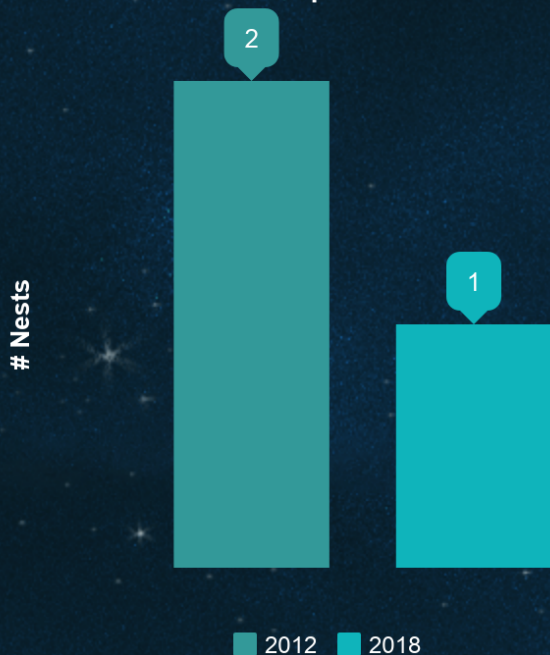

# Rie

2018

TAG: SPP103

FIRST NEST

13 June

@3:15 am

## Nests per Year

## the HISTORY of Rie

Turtle #38

at Sandy Point since 2012!

Rie is a small leatherback. She was Turtle #38 of 38 for the 2018 season!

Size:  
146.0 cm

1 Nest