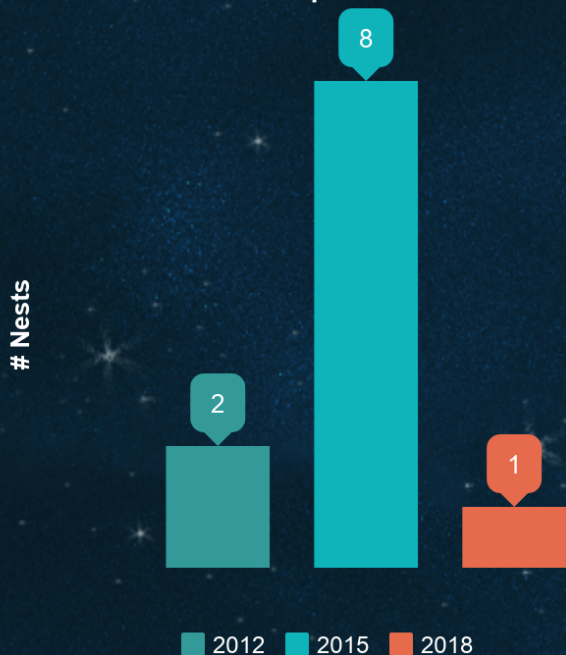

M&M

2018

TAG: SPP111

FIRST NEST

30 April

@1:44 am

Nests per Year

the HISTORY of M&M

Turtle #22

at Sandy Point since 2012!

M&M is a turtle named after Masen and Maleia! She only visited us once in 2018!

Size:
148.7 cm

1 Nest

Nest Locations

M&M nested at the midpoint, right between the North Beach and the West Beach. She's a smaller than average leatherback. She was a very quick nester and got back in the water right away! Her nest hatched well.